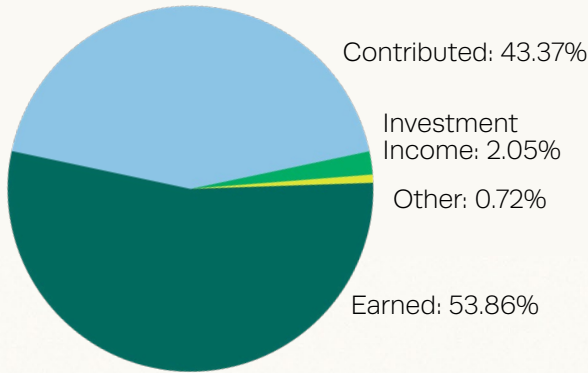

Investing in Forever Balboa Park

INCOME

Total Income: $4,135,818