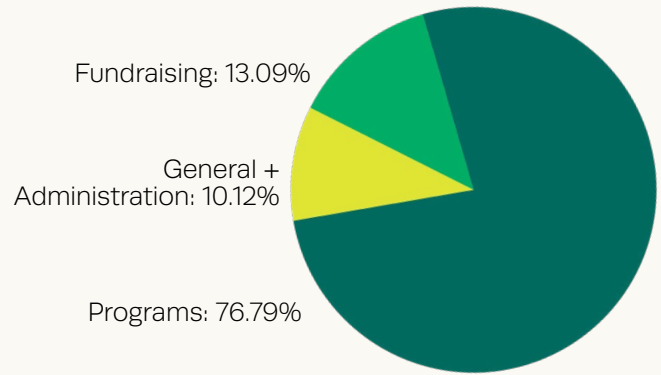

o *Rancho Santa Fe Foundation*

For any corrections in your recognition name, please contact give@balboapark.org

Investing in Forever Balboa Park

INCOME

Total Income: \$4,135,818

EXPENSES

Total Expenses: \$4,146,969